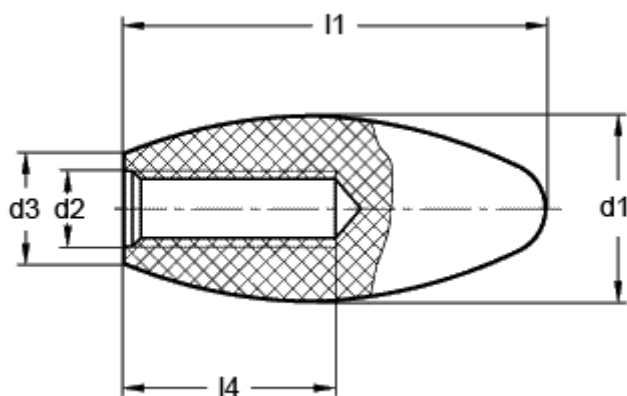

Article number: 20140394

Description: E+G Elliptical shaped knob GN 201-14-M5

Measures

d1	= 14
d2	= M5
d3	= 7
l1	= 34
l2 min.	= 25